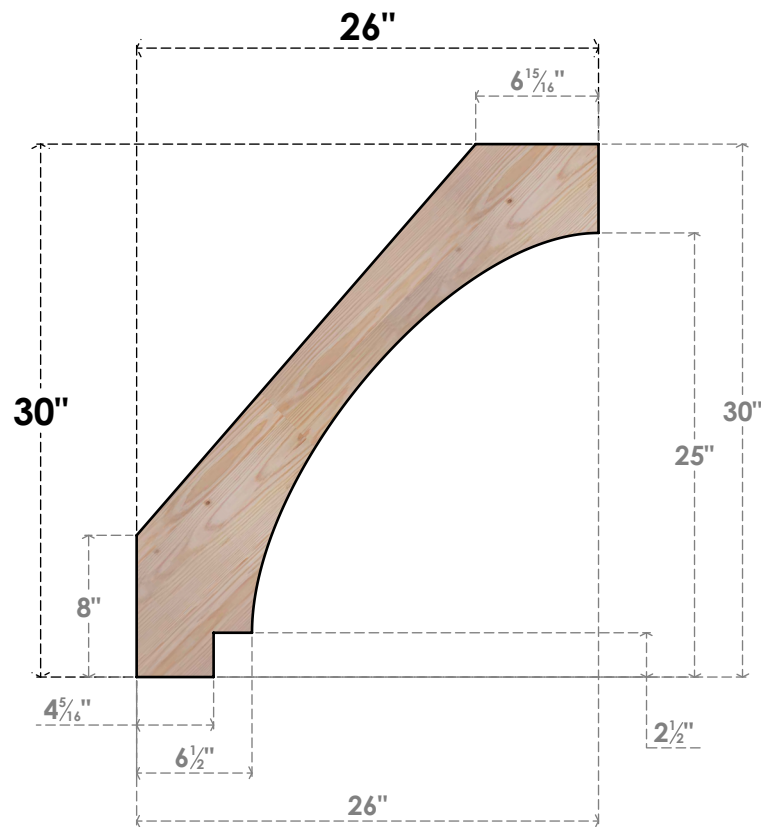

BRC04X26X30IMP00SDF

3 1/2"W X 26"D X 30"H IMPERIAL SMOOTH BRACE, DOUGLAS FIR

SIDE

FRONT

EKENA MILLWORK
 2300 WEST MAIN ST.
 CLARKSVILLE, TX 75426
 TOLL FREE: 866-607-0453
 WWW.EKENAMILLWORK.COM

NOTES

1. INSTALLATION TO BE COMPLETED IN ACCORDANCE WITH MANUFACTURER'S SPECIFICATIONS.
2. DRAWING MAY NOT BE TO SCALE
3. THIS DRAWING IS INTENDED FOR DESIGN AND PLANNING PURPOSES ONLY.
4. ALL INFORMATION CONTAINED HEREIN WAS CURRENT AT THE TIME OF DEVELOPMENT BUT MUST BE REVIEWED AND APPROVED BY THE PRODUCT MANUFACTURER TO BE CONSIDERED ACCURATE.
5. PRODUCTS ARE NOT KILN DRIED. THIS ITEM IS UNIQUE AND WILL CONTAIN THE NATURAL VARIATIONS THAT THE WOOD SPECIES OFFERS. THIS MAY RESULT IN VARIATIONS UP TO 1/4"